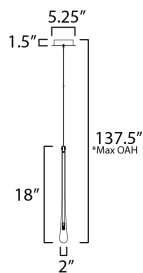

PRODUCT DESCRIPTION

The classic teardrop glass shade is elevated in a luxurious collection of pendant configurations using substantially dense glass that are hand blown in elongated forms and curated into various color combinations. Suspended within the long, slender glass is a similarly long and slender socket to illuminate an energy efficient LED G4 lamp at the base of the glass. The slender tube running within the glass also supports the glass with elegantly flat thumb screws in coordinating finishes. Choose from Matte Black metal with Mirror Smoked glass for a moodier ambience, crystal Clear glass that accentuates the thickness of the glass walls paired with transitional Satin Nickel metalwork, or celebrate the design with effervescent Bubble glass and plated Gold metalwork.

MEASUREMENTS

DIMENSION : 2" L x 2" W x 18" H
 MAX OAH : 137.5" OAH
 CANOPY : 5.25" W x 1.5" H x 5.25" L
 HANGING WEIGHT : 2.77 lb

LAMPING

LUMENS : 200 Rated (150 Del.)
 BULB : 1 x 1.5W LED G4 , 2W Total
 BULB INCLUDED : (Included)
 DIMMABLE :
 CRI : 90 CRI
 COLOR_TEMP : 3000K